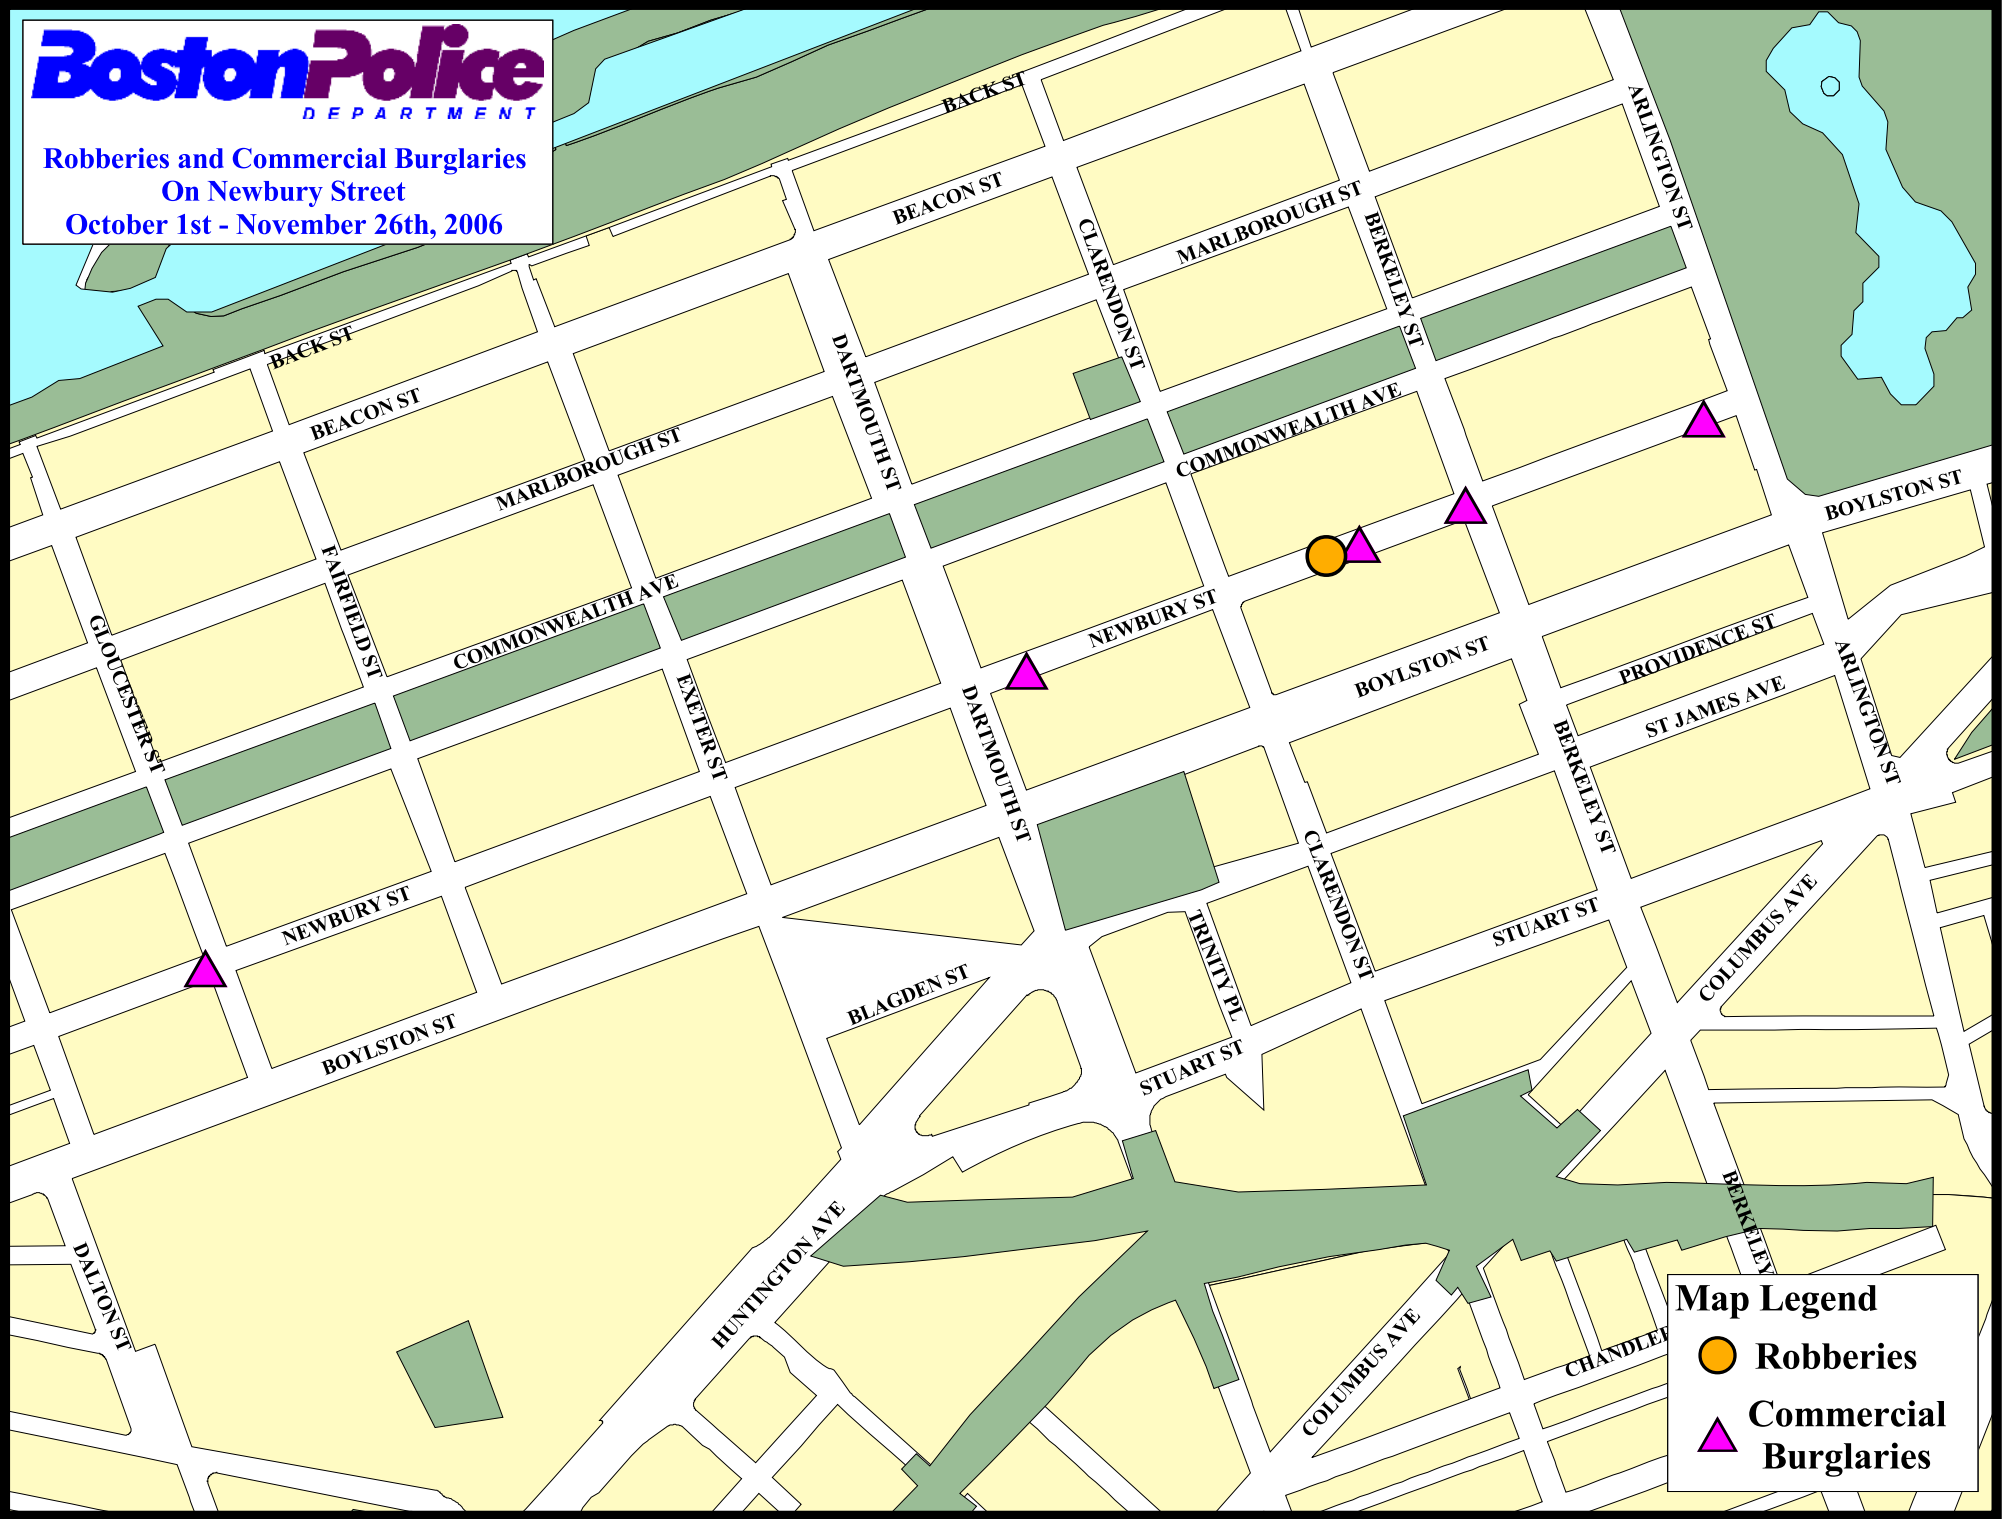

Boston Police DEPARTMENT

Robberies and Commercial Burglaries
On Newbury Street
October 1st - November 26th, 2006

Map Legend

- Yellow Circle: Robberies
- Pink Triangle: Commercial Burglaries

Robberies and Commercial Burglaries on Newbury St. October 1st through November 26th, 2006

<i>Date</i>	<i>Shift</i>	<i>LOCATION</i>	<i>Incident Type</i>	<i>Place of Entry</i>	<i>Day of Week</i>
10/3/2006	First	81 NEWBURY ST	ROBBERY - FIREARM - BUSINESS	FRONT DOOR	Tuesday
10/9/2006	First	286 NEWBURY ST	B&E NON-RESIDENCE NIGHT - ATTEMPT FORCE		Monday
10/11/2006	Day	10 NEWBURY ST	B&E NON-RESIDENCE NIGHT - NO FORCE		Wednesday
11/12/2006	First	73 NEWBURY ST	B&E NON-RESIDENCE NIGHT - NO FORCE	UNKNOWN	Sunday
11/20/2006	First	139 NEWBURY ST	B&E NON-RESIDENCE NIGHT - FORCE	FRONT WINDOW	Monday
11/25/2006	Last	45 NEWBURY ST	B&E NON-RESIDENCE NIGHT - FORCE	SIDE WINDOW	Saturday